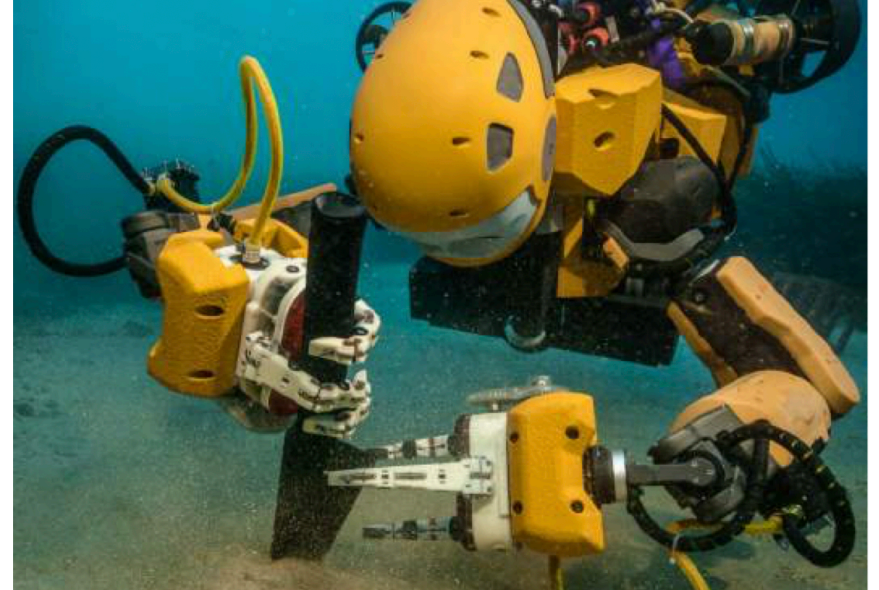

PANORAMIC IMAGING & CINEMATIC VR

Credits:

- Robert Konrad
- Hari Lakshman
- Marc Levoy
- Fredo Durand
- Alyosha Efros
- Steve Seitz
- Rick Szeliski

[NBA]

Live-Streaming VR

da Vinci Surgical System © Intuitive Surgical

Ocean One © *Teddy Seguin*

VR cameras

Facebook Surround Video

Manifold
(RED + Facebook)

Insta360 Pro

Samsung Gear 360

GoPro Odyssey

Vuze+

Wide-angle lenses

Fish-eye lens: can produce (near) hemispherical field of view.

Pros: Everything is done optically, single capture.

Cons: Lens is super expensive and bulky, lots of distortion (can be dealt-with in post).

Wide-angle lenses

Garmin Virb 360

<https://www.youtube.com/watch?v=rExCvUit-lc&list=PLCnuc6xd15eqqRS1jqTairUihT8UXVW93&index=1>

Wide-angle lenses

Rico Theta